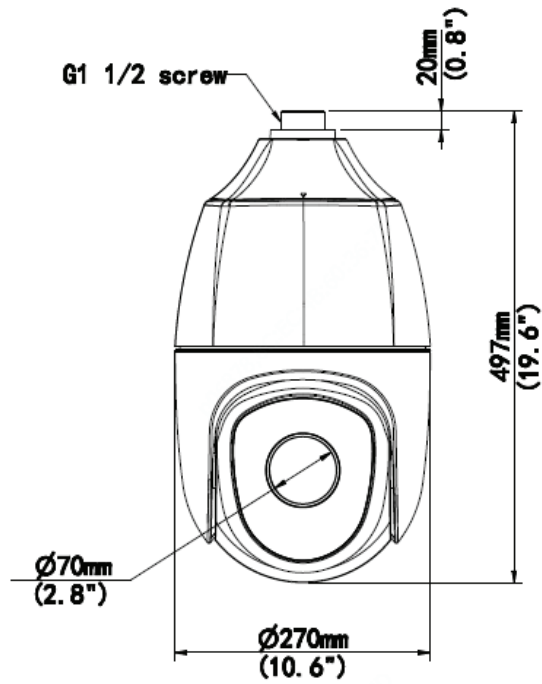

## KEY FEATURES

- NEMA TS2 Laboratory Tested
- 45X Optical Zoom
- 2MP Sony Sensor
- 1920 x 1080 Resolution @ 60 frames per second
- Ultra 265, H.265, H.264 & MJPEG Compression Technologies
- Tilt Range -25° ~ 90° Auto Flip
- 24VAC, DC12V or Hi PoE
- Smart Infrared Illuminators up to 800 Feet
- Micro SD, up to 256GB
- Ultra-high image quality in low illumination environments
- Supports Logo Upload to OSD
- Five Video Streams

## 2MP 45X Network PTZ Dome Camera

• MODEL - GC-ICPO-U45

## • DIMENSIONS