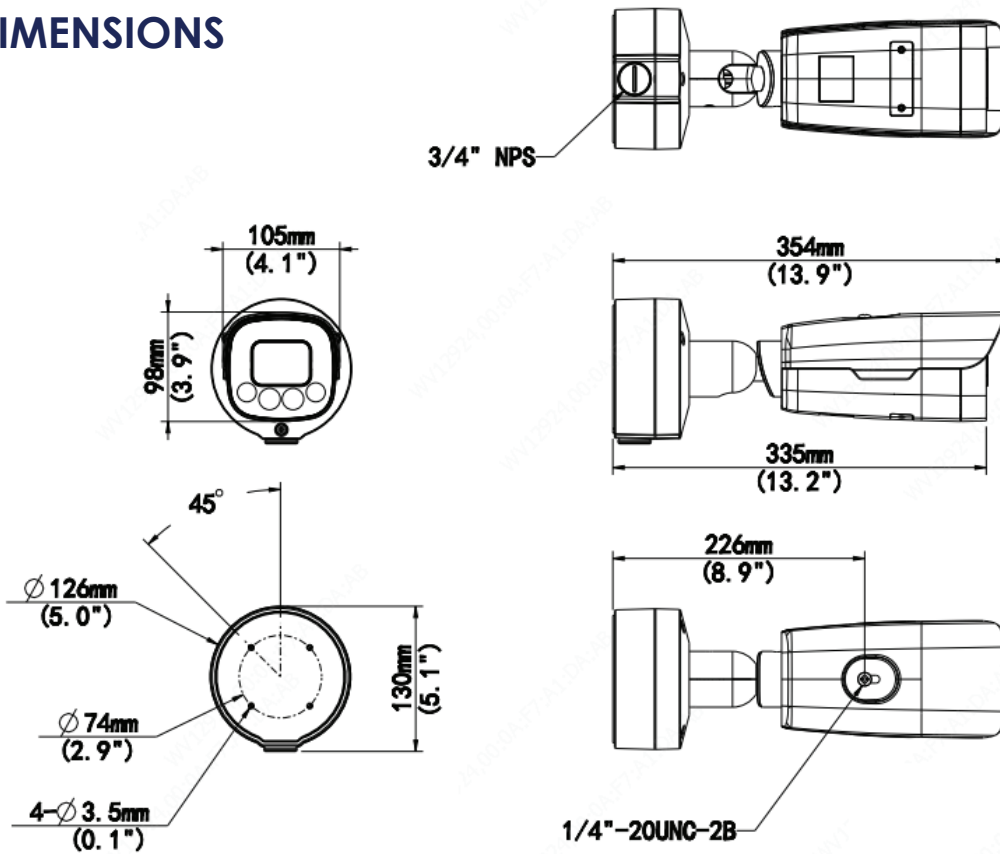

DIMENSIONS

OPTIONAL ACCESSORY

Pole Mount Adapter

Pole Mount	Wall Mount
Pendent Mount