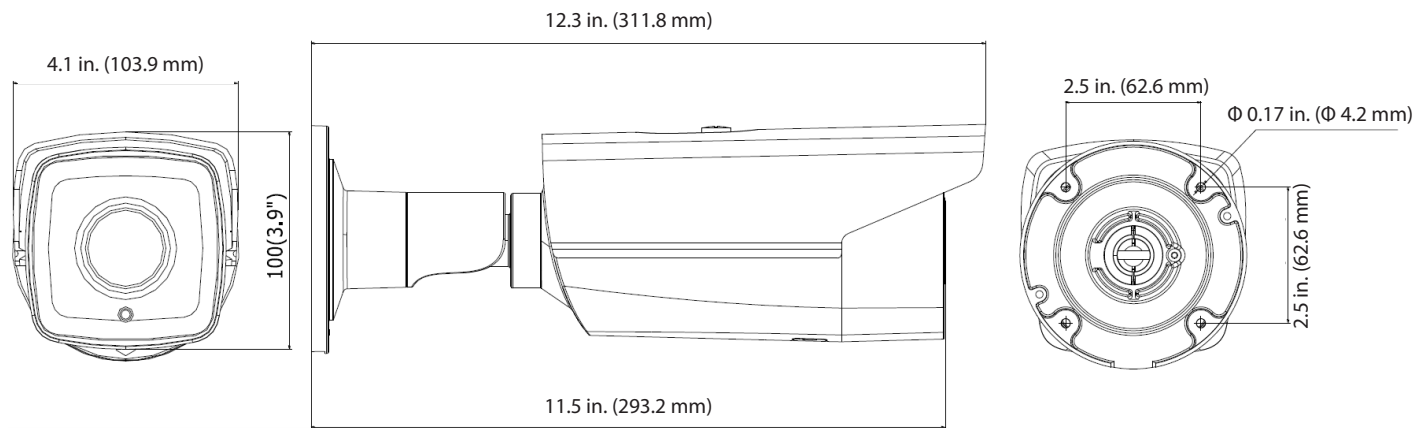

## External Positioner (Fixed) Camera Model GC-IL-421

### Key Attributes

- ◆ 2 Megapixel Full HD1080p Video
- ◆ Excellent for Difficult Lighting Conditions
- ◆ Wide Dynamic Range
- ◆ Smart Infrared Illuminators - 100 Meter Range
- ◆ Motorized Lens with Smart Focus
- ◆ Supports up to 128G On-Board Storage
- ◆ Power Options - 12VDC or PoE
- ◆ Ingress Protection Rating IP67
- ◆ Built-in Mounting Bracket - Pole Mount Adapter Optional

### Dimensions

Version 2.1

## General

- ◆ **Protection Level:** IP67
- ◆ **Operating Conditions:** -40°F – 175°F, Humidity 95% or less (non-condensing)
- ◆ **Power Supply:** 12 V DC ± 10%, PoE (802.3af)
- ◆ **IR Distance:** Up to 100m
- ◆ **Power Consumption:** Max. 12 W
- ◆ **Dimensions:** 3.94" × 4.09" × 12.28" (100×103.9×311.8 mm)
- ◆ **Weight:** 4.41 lbs (2000 g)