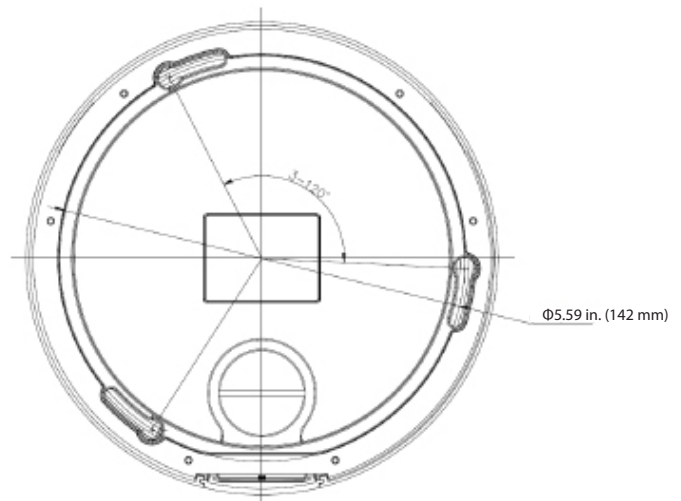

Fixed Dome Camera Model GC-ID-421

Key Attributes

- ◆ 2 Megapixel Full HD1080p Video
- ◆ Excellent for Difficult Lighting Conditions
- ◆ Wide Dynamic Range
- ◆ Smart Infrared Illuminators - 40 Meter Range
- ◆ Motorized Lens with Smart Focus
- ◆ Supports up to 128G On-Board Storage
- ◆ Power Options - 24VAC, 12VDC or PoE
- ◆ Ingress Protection Rating IP67

Brackets

Junction Box

Inclined Ceiling Mount

Wall Mount

Wall Mount with Junction Box

Pendant Mount

Dimensions

Version 2.1

Camera

- ◆ **Image Sensor:** 1/1.8" Progressive Scan CMOS
- ◆ **Minimum Illumination:** 0.0027 Lux @ (F1.4, AGC ON), 0 Lux with IR
- ◆ **AGC:** Auto / Manual
- ◆ **Signal to Noise Ratio:** ≥ 60dB
- ◆ **Shutter Speed:** 1s to 1/100,000s
- ◆ **Lens:**
 - ◆ 2.8mm to 12mm @ F1.4, 92° to 32°
 - ◆ 8 mm to 32 mm @ F1.4, 28° to 12°
- ◆ **Lens Mount:** Ø14
- ◆ **Angle Adjustment:** Pan: 0° to 355°, Tilt: 0° to 75°
- ◆ **Auto-Iris:** DC Drive
- ◆ **Day and Night:** IR Cut Filter with auto switch
- ◆ **Wide Dynamic Range:** 120dB

General

- ◆ **Protection Level:** IP67 , IK10, UL Listed
- ◆ **Operating Conditions:** -40°F to 175°F, humidity 95% or less (non-condensing)
- ◆ **Power Supply:** 12 VDC/24 VAC/PoE+ (802.3at)
- ◆ **IR Distance:** Up to 40m
- ◆ **Power Consumption:** Maximum 17 W
- ◆ **Dimensions:** $\Phi 6.49" \times 5"$ ($\Phi 164.9 \times 127$ mm)
- ◆ **Weight:** 4.63 lb (2.10 kg)l time)