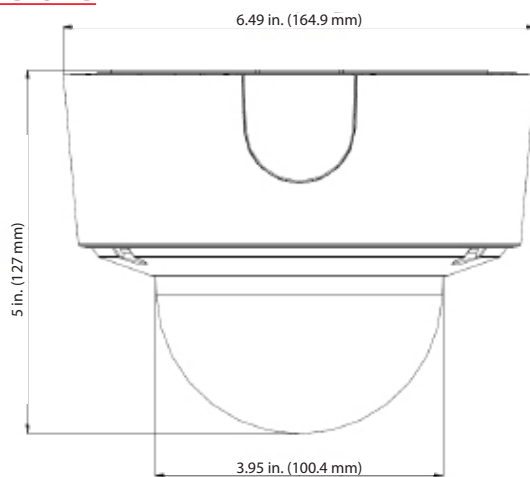

Fixed Dome Camera Model GC-ID-421

Key Attributes

- ◆ 2 Megapixel Full HD1080p Video
- ◆ Excellent for Difficult Lighting Conditions
- ◆ Wide Dynamic Range
- ◆ Smart Infrared Illuminators - 40 Meter Range
- ◆ Motorized Lens with Smart Focus
- ◆ Supports up to 128G On-Board Storage
- ◆ Power Options - 24VAC, 12VDC or PoE
- ◆ Ingress Protection Rating IP67

Brackets

Junction Box

Inclined Ceiling Mount

Wall Mount

Wall Mount with Junction Box

Pendant Mount

Dimensions

Version 2.1

General

- ◆ **Protection Level:** IP67 , IK10, UL Listed
- ◆ **Operating Conditions:** -40°F to 175°F, humidity 95% or less (non-condensing)
- ◆ **Power Supply:** 12 VDC/24 VAC/PoE+ (802.3at)
- ◆ **IR Distance:** Up to 40m
- ◆ **Power Consumption:** Maximum 17 W
- ◆ **Dimensions:** $\Phi 6.49" \times 5"$ ($\Phi 164.9 \times 127$ mm)
- ◆ **Weight:** 4.63 lb (2.10 kg)l time)