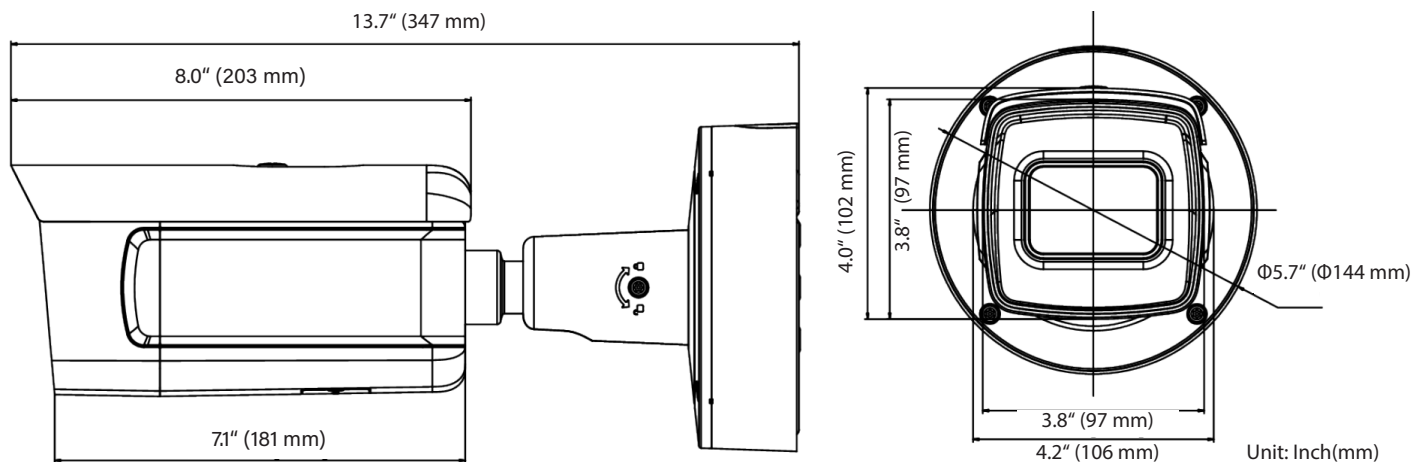

### Dimensions

Version 2.0

**govcomm**  
Intelligent Transportation Systems

Product picture and technical specifications are subject to change without notice.  
Sales@GovComm.us | 305-937-2000 | 3830 SW 30 Avenue, Ft. Lauderdale, 33312